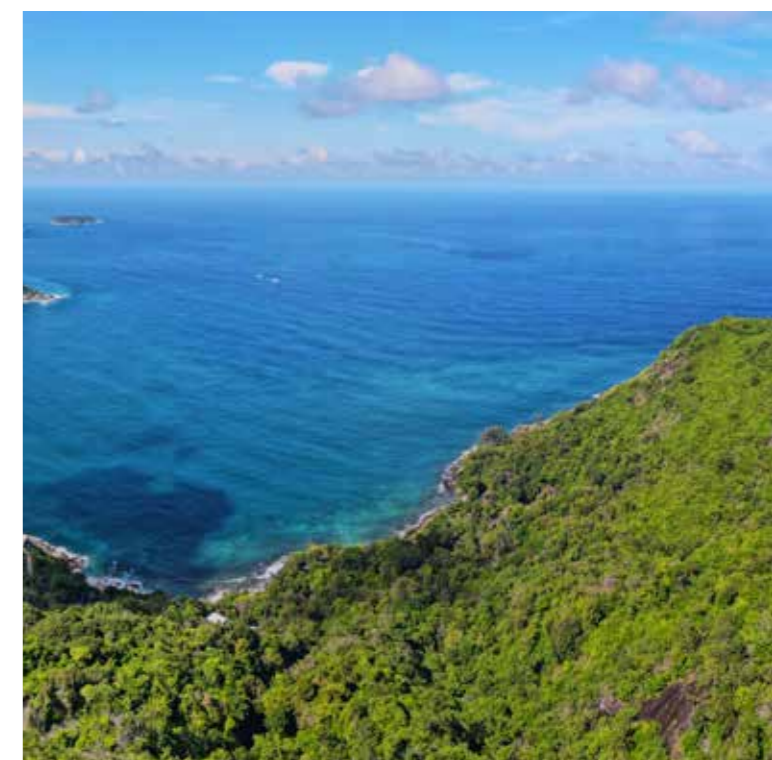

SOMBRILLAS CON MÁSTIL CENTRAL

Del jardín al patio: la sombrilla de madera con mástil central transforma hasta los espacios más pequeños en rincones paradisíacos.

Tu rincón
del paraíso